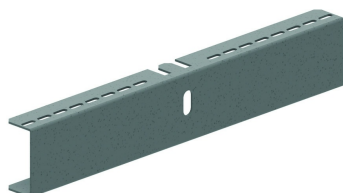

## Double bracket (BS)

For fixing to ceiling profile HSMES.

Standard finish	Pre-galvanised
Optional finish	Hot-dip galvanised

HD	Reference	↑ mm	↔ mm	→  ← mm	↔ mm	kg/stk	📦	Stock	Unit
HD	<b>DKBS100</b>	82	291			0,860	12	X	STK
HD	<b>DKBS150</b>	82	391			1,170	6	X	STK
HD	<b>DKBS200</b>	82	491			1,470	6	X	STK
HD	<b>DKBS300</b>	82	691			2,090	6	X	STK