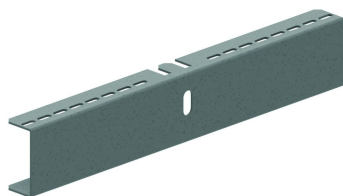

DKBS

Double bracket (BS)

For fixing to ceiling profile HSMES.

| | |
|-----------------|--------------------|
| Standard finish | Pre-galvanised |
| Optional finish | Hot-dip galvanised |

| HD | Reference | ↑ mm | ↔ mm | → ← mm | ↔ mm | kg/stk | 📦 | Stock | Unit |
|----|----------------|---------|---------|------------|---------|--------|----|-------|------|
| HD | DKBS100 | 82 | 291 | | | 0,860 | 12 | X | STK |
| HD | DKBS150 | 82 | 391 | | | 1,170 | 6 | X | STK |
| HD | DKBS200 | 82 | 491 | | | 1,470 | 6 | X | STK |
| HD | DKBS300 | 82 | 691 | | | 2,090 | 6 | X | STK |