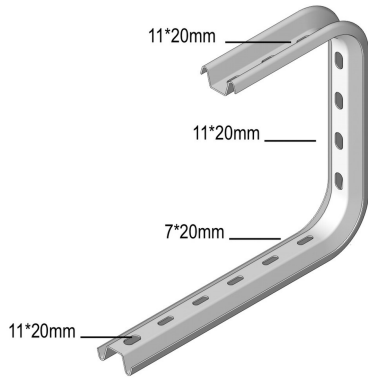

COMEGA290

Open suspension bracket

Reference	Finish	↑ mm	↔ mm	→ ← mm	↔ mm	kg/stk	📦	Unit
COMEGA290.150	SZ	290	195			0,560	12	STK
COMEGA290.200	SZ	290	245			0,620	12	STK
COMEGA290.250	SZ	290	295			0,760	6	STK
COMEGA290.300	SZ	290	345			0,820	6	STK
COMEGA290.400	SZ	290	445			0,930	6	STK

To order per full packaging.
Ends held up by threaded rod TIM10.
Use the VOMEGA to avoid compression of the profile.
When ordering, add 100 mm to the width. E.g. KBS 300 mm: use COMEGA290.400.

Legend finish
- SZ = Sendzimir