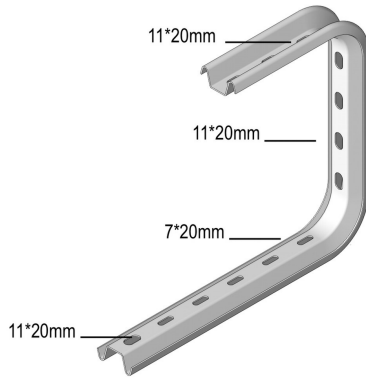

COMEGA290

Open suspension bracket

Reference	Finish	↑ mm	↔ mm	→ ← mm	↔ mm	kg/stk	📦	Unit
COMEGA290.150	SZ	290	195			0,560	12	STK
COMEGA290.200	SZ	290	245			0,620	12	STK
COMEGA290.250	SZ	290	295			0,760	6	STK
COMEGA290.300	SZ	290	345			0,820	6	STK
COMEGA290.400	SZ	290	445			0,930	6	STK

To order per full packaging.
Ends held up by threaded rod TIM10.
Use the VOMEGA to avoid compression of the profile.
When ordering, add 100 mm to the width. E.g. KBS 300 mm: use COMEGA290.400.

Legend finish
- SZ = Sendzimir