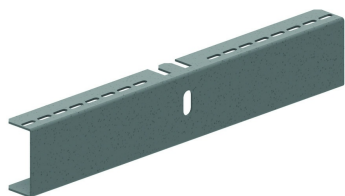

DKBS

Double bracket (BS)

For fixing to ceiling profile HSMES.

Reference	Finish	↑ mm	↔ mm	→ ← mm	↔ mm	kg/stk	📦	Unit
DKBS100	-	82	291			0,860	12	STK
DKBS150	-	82	391			1,170	6	STK
DKBS200	-	82	491			1,470	6	STK
DKBS250	-	82	291			1,780	12	STK
DKBS300	-	82	691			2,090	6	STK
HDDKBS250	HD	82,5	591			1,780	6	STK

Legend finish

- HD =