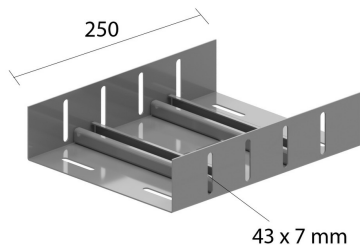

KPBSKL

Joiner for cable ladder

Reference	Finish	↑ mm	↔ mm	→ ← mm	↔ mm	kg/stk	📦	Unit
ZMKPBSKL200	DF	55	200	1,5		1,105	1	STK
ZMKPBSKL300	DF	55	300	1,5		1,550	1	STK
ZMKPBSKL400	DF	55	400	1,5		1,989	1	STK

Use all perforations.

Legend finish

- DF = Defender

Fix with:

Round head square neck bolt /
flange nut
VMK