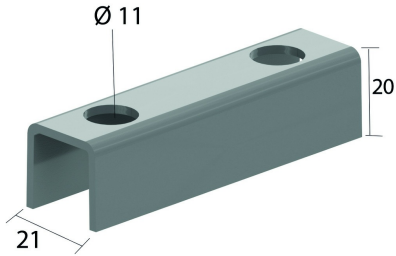

VOMEGA

Joining piece

Reference	↕ mm	↔ mm	→ ← mm	↔ mm	kg/stk	📦	Unit
VOMEGA					0,060	24	STK

For wall mounting 1 piece, for double mounting 2 pieces back to back.