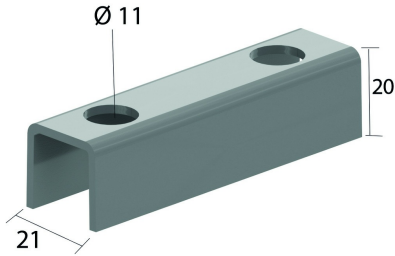

VOMEGA

Joining piece

Reference	↕ mm	↔ mm	→ ← mm	↔ mm	kg/stk	📦	Unit
VOMEGA					0,060	24	STK

For wall mounting 1 piece, for double mounting 2 pieces back to back.