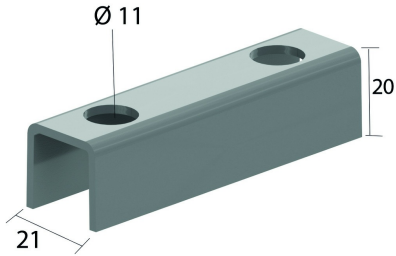

**VOMEGA**  
Joining piece

Reference	↕ mm	↔ mm	→  ← mm	↔ mm	kg/stk	📦	Unit
<b>VOMEGA</b>					0,060	24	STK

For wall mounting 1 piece, for double mounting 2 pieces back to back.