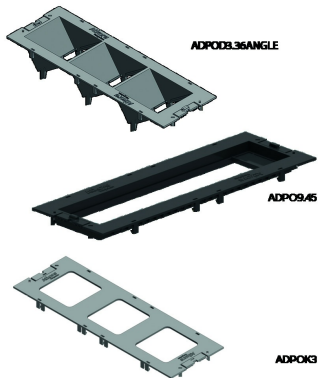

## Coverplate for TSBO

Color: Black RAL 9011

Standard finish

PC-ABS

HD Reference	↑ mm	↔ mm	→  ← mm	↔ mm	kg/stk	📦	Stock	Unit
- <b>ADPO9.45</b>					0,010	12	X	STK
- <b>ADPOK3</b>					0,007	12	X	STK
- <b>ADPOD3.36ANGLE</b>					0,034	12	X	STK

To order per full packaging.  
Tested to EN 50085-2-2.

To be assembled on TSBOB.

- ADPO9.45: Includes 9 modules of 22mm width. For 4 clipable devices with 45mm width (2 modules) + 1x 22mm device (1 module) or for 3 clipable devices with 67mm width (3 modules).
- ADPOK3: To be fitted after installation of 3x modules 71mm with metal frame.
- ADPOD3.36ANGLE: For 3 fixing plates type IDP.