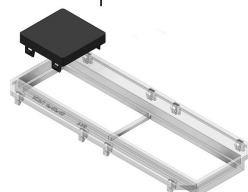

ADSU Cap

ADSU45.45

Color: Black RAL 9011

Standard finish

PC-ABS

HD	Reference	↕ mm	↔ mm	→ ← mm	↔ mm	kg/stk	📦	Stock	Unit
-	ADSU45.45		45		45	0,010	12	X	STK
-	ADSU50.50		50		50	0,010	12	X	STK

To order per full packaging.
Tested to EN 50085-2-2.

For covering unused positions in TSBO9.45, ADPO9.45, TSBL3 and TSBL2.
- Simple mounting and removing or re-positioning of new modules.
- Efficient protection of spare plates.