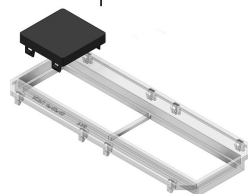

ADSU Cap

ADSU45.45

Color: Black RAL 9011

Standard finish

PC-ABS

HD	Reference	↕ mm	↔ mm	→ ← mm	↔ mm	kg/stk	📦	Stock	Unit
-	ADSU45.45		45		45	0,010	12	X	STK
-	ADSU50.50		50		50	0,010	12	X	STK

To order per full packaging.
Tested to EN 50085-2-2.

For covering unused positions in TSBO9.45, ADPO9.45, TSBL3 and TSBL2.
- Simple mounting and removing or re-positioning of new modules.
- Efficient protection of spare plates.