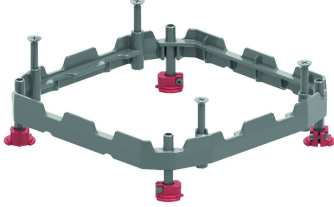

NEOT

Supporting Alu-frame

Universal supporting frame.
Integrated in covers KDVIT, KDVITV3, DRIT3, DVITWD3, DVITWDV3, BDVITWD, KDVITWD3, KDVITWDV3, BDRITWD3, DRITWD3.

Standard finish

Aluminium

HD	Reference	↕ mm	↔ mm	→ ← mm	↔ mm	kg/stk	📦	Stock	Unit
-	NEOT2					0,750	1		STK
-	NEOT3					0,750	1		STK

Set contains:

- Aluminium frame
- 4 extension nuts AM6.48
- 4 anchorfeet
- 4 long bolts M 8x70
- 4 short bolts M 8x45

Higher leveling range can be achieved per added set of 4 nuts AM6.48.

1 set = 92 - 145 mm.

2 sets = 140 - 193 mm.

3 sets = 188 - 241 mm.

4 sets = 236 - 289 mm.