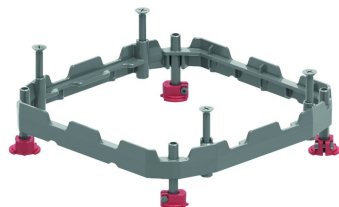

NEOT

Supporting Alu-frame

Universal supporting frame.
Integrated in covers KDVIT, KDVITV3, DRIT3, DVITWD3, DVITWDV3, BDVITWD, KDVITWD3, KDVITWDV3, BDRITWD3, DRITWD3.

Standard finish		Aluminium							
HD	Reference	↕ mm	↔ mm	→ ← mm	↔ mm	kg/stk	📦	Stock	Unit
-	NEOT2					0,750	1		STK
-	NEOT3					0,750	1		STK

- Set contains:
- Aluminium frame
 - 4 extension nuts AM6.48
 - 4 anchorfeet
 - 4 long bolts M 8x70
 - 4 short bolts M 8x45

Higher leveling range can be achieved per added set of 4 nuts AM6.48.
 1 set = 92 - 145 mm.
 2 sets = 140 - 193 mm.
 3 sets = 188 - 241 mm.
 4 sets = 236 - 289 mm.