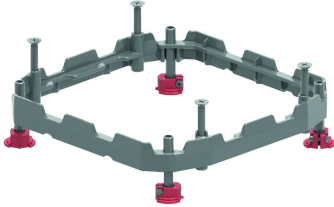

NEOT

Supporting Alu-frame

Universal supporting frame.
Integrated in covers KDVIT, KDVITV3, DRIT3, DVITWD3, DVITWDV3, BDVITWD, KDVITWD3, KDVITWDV3, BDRITWD3, DRITWD3.

Standard finish

Aluminium

HD	Reference	↕ mm	↔ mm	→ ← mm	↔ mm	kg/stk	📦	Stock	Unit
-	NEOT2					0,750	1		STK
-	NEOT3					0,750	1		STK

Set contains:

- Aluminium frame
- 4 extension nuts AM6.48
- 4 anchorfeet
- 4 long bolts M 8x70
- 4 short bolts M 8x45

Higher leveling range can be achieved per added set of 4 nuts AM6.48.

1 set = 92 - 145 mm.

2 sets = 140 - 193 mm.

3 sets = 188 - 241 mm.

4 sets = 236 - 289 mm.