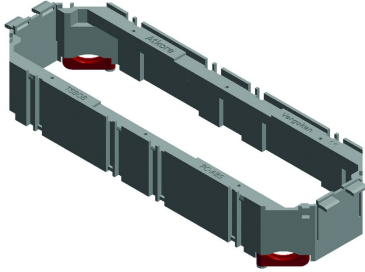

TSBOB

Apparatus cup universal

Clippable system.

Color: Black RAL 9011

Standard finish

PC-ABS

| HD | Reference | ↕ mm | ↔ mm | → ← mm | ↔ mm | kg/stk | 📦 | Stock | Unit |
|----|--------------|---------|---------|------------|---------|--------|----|-------|------|
| - | TSBOB | | | | | 0,024 | 12 | X | STK |

Tested to EN 50085-2-2.

To order per full packaging.

Can be clipped and fixed in the cover frame at different heights.

Set including 2 screw-in cable restrainers

A bottom cover plate type ADPOB and cover plates ADPO, according to desired connections, can be added.