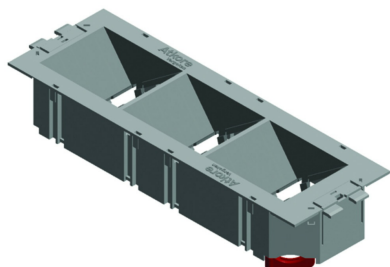

TSBOD3.36ANGLE

Apparatus cup angular

Clippable system.

Color: Black RAL 9011

Standard finish

PC-ABS

| HD Reference | ↕ mm | ↔ mm | → ← mm | ↔ mm | kg/stk | 📦 | Stock | Unit |
|-------------------------|---------|---------|------------|---------|--------|----|-------|------|
| - TSBOD3.36ANGLE | | | | | 0,036 | 12 | X | STK |

Tested to EN 50085-2-2.

To order per full packaging.

Can be clipped and fixed in the cover frame at different heights.

Set containing:

- 1x TSBOB
- 1x ADPOD3.36ANGLE

Bottom ADPOB and dataplates IDP to be ordered separately.