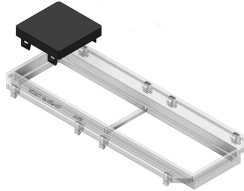

ADSU Cap

ADSU45.45

Color: Black RAL 9011

Reference	↕ mm	↔ mm	→ ← mm	↔ mm	kg/stk	📦	Unit
ADSU45.45		45		45	0,010	12	STK
ADSU50.50		50		50	0,010	12	STK

Tested to EN 50085-2-2.

For covering unused positions in TSBO9.45, ADPO9.45, TSBL3 and TSBL2.

- Simple mounting and removing or re-positioning of new modules.
- Efficient protection of spare plates.