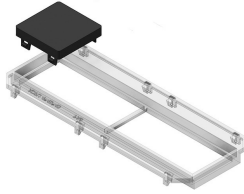

ADSU Cap

ADSU45.45

Color: Black RAL 9011

Reference	↕ mm	↔ mm	→ ← mm	↔ mm	kg/stk	📦	Unit
ADSU45.45		45		45	0,010	12	STK
ADSU50.50		50		50	0,010	12	STK

Tested to EN 50085-2-2.

For covering unused positions in TSBO9.45, ADPO9.45, TSBL3 and TSBL2.

- Simple mounting and removing or re-positioning of new modules.
- Efficient protection of spare plates.