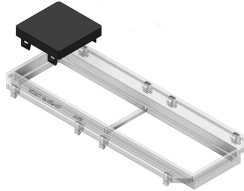

## Cap

ADSU45.45

Color: Black RAL 9011

Reference	↕ mm	↔ mm	→  ← mm	↔ mm	kg/stk	📦	Unit
<b>ADSU45.45</b>		45		45	0,010	12	STK
<b>ADSU50.50</b>		50		50	0,010	12	STK

Tested to EN 50085-2-2.

For covering unused positions in TSBO9.45, ADPO9.45, TSBL3 and TSBL2.

- Simple mounting and removing or re-positioning of new modules.
- Efficient protection of spare plates.