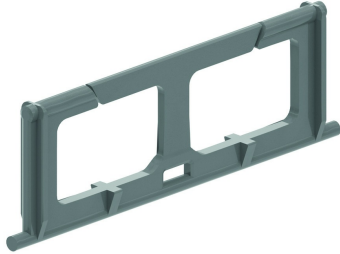

**KUB**  
Cable holder

Color: grey = RAL 7011

Reference	↕ mm	↔ mm	→  ← mm	↔ mm	kg/stk	📦	Unit
<b>KUB-7011</b>					0,001	10	STK

Standard cable tie. Fits all frames.