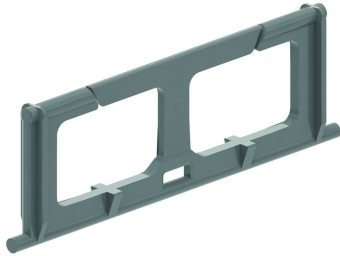

**KUB**  
Cable holder

Color: grey = RAL 7011

Reference	↕ mm	↔ mm	→  ← mm	↔↔ mm	kg/stk	📦	Unit
<b>KUB-7011</b>					0,001	10	STK

Standard cable tie. Fits all frames.