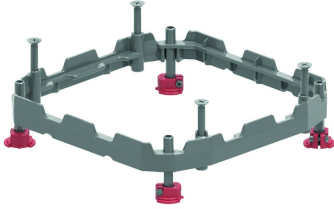

NEOT

Supporting Alu-frame

Universal supporting frame.
Integrated in covers KDVIT, KDVITV3, DRIT3, DVITWD3, DVITWDV3, BDVITWD, KDVITWD3, KDVITWDV3, BDRITWD3, DRITWD3.

Reference	↕ mm	↔ mm	→ ← mm	↔ mm	kg/stk	📦	Unit
NEOT2					0,750	1	STK
NEOT3					0,750	1	STK

- Set contains:
- Aluminium frame
 - 4 extension nuts AM6.48
 - 4 anchorfeet
 - 4 long bolts M 8x70
 - 4 short bolts M 8x45

Higher leveling range can be achieved per added set of 4 nuts AM6.48.
1 set = 92 - 145 mm.
2 sets = 140 - 193 mm.
3 sets = 188 - 241 mm.
4 sets = 236 - 289 mm.