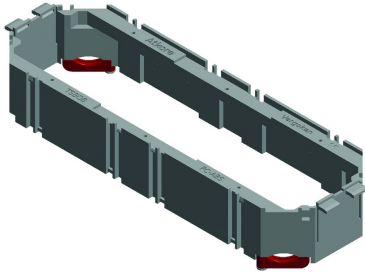

## Apparatus cup universal

Clippable system.

Color: Black RAL 9011

| Reference    | ↕<br>mm | ↔<br>mm | →  ←<br>mm | ↔<br>mm | kg/stk | 📦<br>12 | Unit<br>STK |
|--------------|---------|---------|------------|---------|--------|---------|-------------|
| <b>TSBOB</b> |         |         |            |         | 0,064  |         |             |

Tested to EN 50085-2-2.

Can be clipped and fixed in the cover frame at different heights.

Set including 2 screw-in cable restrainers

A bottom cover plate type ADPOB and cover plates ADPO, according to desired connections, can be added.