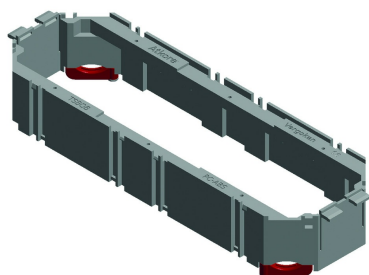

TSBOB

Apparatus cup universal

Clippable system.

Color: Black RAL 9011

Reference	↕ mm	↔ mm	→ ← mm	↔ mm	kg/stk	📦 12	Unit STK
TSBOB					0,064		

Tested to EN 50085-2-2.

Can be clipped and fixed in the cover frame at different heights.

Set including 2 screw-in cable restrainers

A bottom cover plate type ADPOB and cover plates ADPO, according to desired connections, can be added.