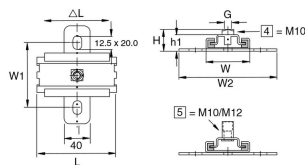

ES-1MV

Slide-M RA 1XM10/12

Standard finish		Electro zinc-plated							
HD	Reference	mm	mm	mm	mm	kg/stk	Stock	Unit	
-	1241295	46	150	M10/12	122	0,600	10	STK	

To order per full packaging.