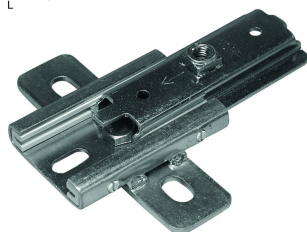

ES-1MV

Slide-M RA 1XM10/12

Standard finish		Electro zinc-plated							
HD	Reference	mm	mm	mm	mm	kg/stk	Stock	Unit	
-	1241295	46	150	M10/12	122	0,600	10	STK	

To order per full packaging.