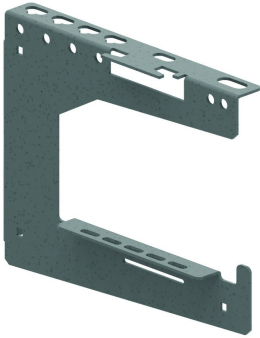

CCLI

Bracket for wall, ceiling and cable

Ideal for installations with wire suspensions.
Also applicable for KBSCL, KBSI, KBS, KGCL, KGI, KG.

Standard finish	Pre-galvanised
Optional finish PE	Coating

	Max. load (in daN) (wall)	Max. load (in daN) (ceiling)
CCLI100	80	65
CCLI150	60	45
CCLI200	120	110
CCLI300	130	80
CCLI400	100	60

HD	Reference	↕ mm	↔ mm	→ ← mm	↔ mm	kg/stk	📦	Stock	Unit
-	CCLI100	213	100			0,488	6	X	STK
-	CCLI150	215	150			0,594	6	X	STK
-	CCLI200	218	200			0,881	6	X	STK
-	CCLI300	224	300			1,402	6	X	STK
-	CCLI400	229	400			1,784	6	X	STK