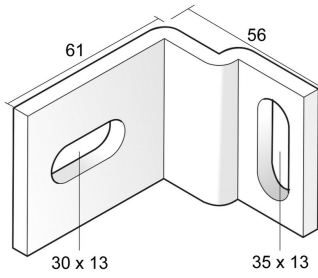

## Mounting piece HDIPE80S

To fix the HDIPE80S profile on the wall.

Standard finish		Hot-dip galvanised							
Optional finish PE		Duplex system							
HD	Reference	↕ mm	↔ mm	→  ← mm	↔ mm	kg/stk	📦	Stock	Unit
-	<b>HDKIPE</b>			6		0,240	6	X	STK