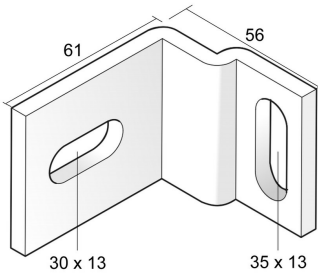

HDKIPE

Mounting piece HDIPE80S

To fix the HDIPE80S profile on the wall.

Standard finish		Hot-dip galvanised							
Optional finish PE		Duplex system							
HD	Reference	↑ mm	↔ mm	→ ← mm	↔ mm	kg/stk	📦	Stock	Unit
-	HDKIPE			6		0,240	6	X	STK