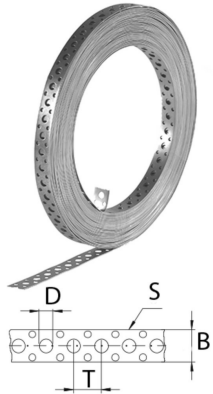

PSB
Perforated Steel Band

HD	Reference	↕ mm	↔ mm	→ ← mm	↔ mm	kg/m	📦	Stock	Unit
-	1552502		25	1	10000	0,166	160		M