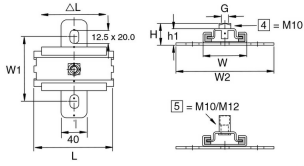

ES-1MV

Slide-M RA 1XM10/12

Standard finish

Electro zinc-plated

HD	Reference	mm	mm	mm	mm	kg/stk	Stock	Unit
-	1241295	46	150	M10/12	122	0,600	10	STK

To order per full packaging.