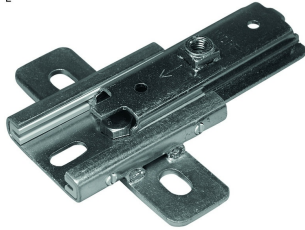

ES-1MV

Slide-M RA 1XM10/12

Standard finish

Electro zinc-plated

HD	Reference	mm	mm	mm	mm	kg/stk	Stock	Unit
-	1241295	46	150	M10/12	122	0,600	10	STK

To order per full packaging.