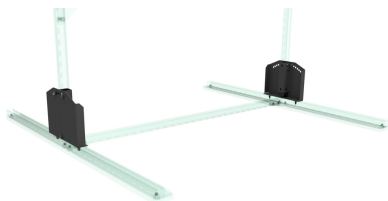

# HDSRAPFP2S

## Adjustment piece slanted roof

HD Reference	↕ mm	↔ mm	→  ← mm	↔ mm	kg/stk	📦	Stock	Unit
- <b>HDSRAPFP2S.2</b>					3,273	2	X	STK