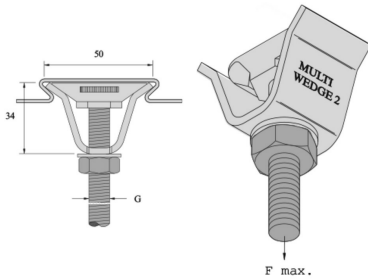

## Special Ceiling Mounting System

HD	Reference	↕ mm	↔ mm	→  ← mm	↔ mm	kg/stk	📦	Stock	Unit
-	<b>MW06</b>			M6		0,104	50		STK
-	<b>MW08</b>			M8		0,104	50		STK
-	<b>MW10</b>			M10		0,097	50		STK

To order per full packaging.