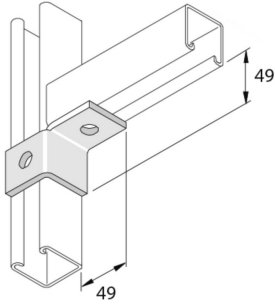

## Wing fitting LR 2D14

Standard finish

HD	Reference	↕ mm	↔ mm	→  ← mm	↔ mm	kg/stk	📦	Stock	Unit
-	<b>P2341RDF</b>	49			89	0,272	25	X	STK

To order per full packaging.

Abbreviation:

- HG = Hot-Dip Galvanised