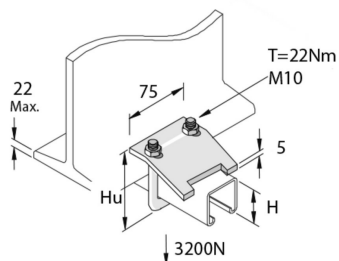

## Beam Fitting H21-41 mm

Standard finish		Electro zinc-plated							
HD	Reference	↕ mm	↔ mm	→  ← mm	↔ mm	kg/stk	📦	Stock	Unit
-	<b>P2785</b>	86			75	0,310	20	X	STK
-	<b>P2785HDG</b>	86			75	0,310	20	X	STK

To order per full packaging

Abbreviation:

- ZP = Zinc Plated
- HG = Hot-Dip Galvanised