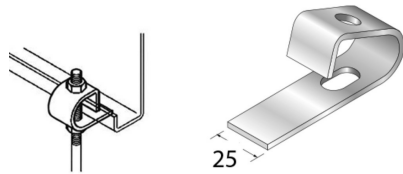

Z10

Beam purlin clamp

Standard finish		Pre-galvanised							
HD	Reference	↑ mm	↔ mm	→ ← mm	↔ mm	kg/stk	📦	Stock	Unit
-	Z10U				85	0,090	10	X	STK

To order per full packaging.

Abbreviation:
- ZP = Zinc Plated