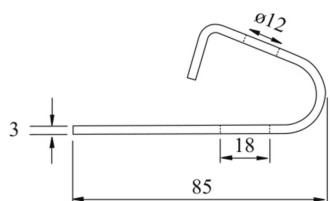

Z10

Beam purlin clamp

Standard finish		Pre-galvanised							
HD	Reference	↕ mm	↔ mm	↔ mm	↔ mm	kg/stk	📦	Stock	Unit
-	Z10U				85	0,090	10	X	STK

To order per full packaging.

Abbreviation:
- ZP = Zinc Plated