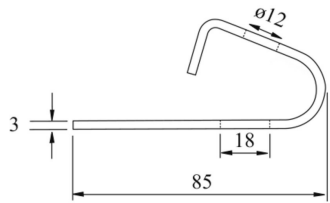

Z10

Beam purlin clamp

Standard finish		Pre-galvanised							
HD	Reference	↑ mm	↔ mm	→ ← mm	↔ mm	kg/stk	📦	Stock	Unit
-	Z10U				85	0,090	10	X	STK

To order per full packaging.

Abbreviation:
- ZP = Zinc Plated