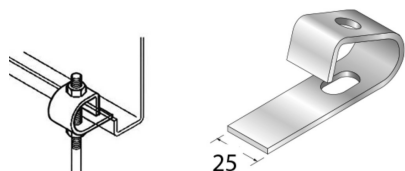

Z10

Beam purlin clamp

Standard finish		Pre-galvanised							
HD	Reference	↕ mm	↔ mm	↔ mm	↔ mm	kg/stk	📦	Stock	Unit
-	Z10U				85	0,090	10	X	STK

To order per full packaging.

Abbreviation:
- ZP = Zinc Plated