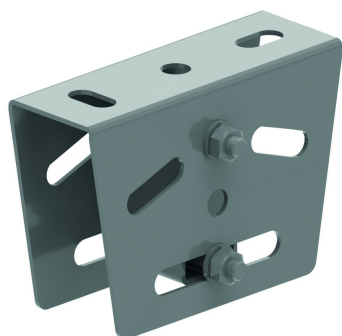

SKPD

Adjustable head plate double

Standard finish		Pre-galvanised							
HD	Reference	↑ mm	↔ mm	↔ mm	↔ mm	kg/stk	📦	Stock	Unit
-	SKPD41	92	46		135	0,532	12	X	STK

To be used in combination with P1000TTT.
To order per full packaging.