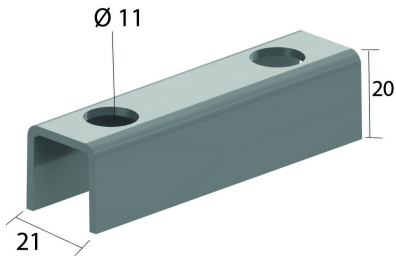

## VOMEGA Joining piece

Reference	↕ mm	↔ mm	→  ← mm	↔ mm	kg/stk	📦	Unit
<b>VOMEGA</b>					0,060	24	STK

For wall mounting 1 piece, for double mounting 2 pieces back to back.