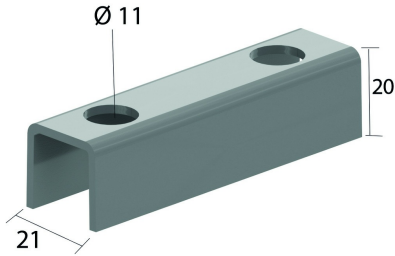

VOMEGA
Joining piece

| Reference | ↕ mm | ↔ mm | → ← mm | ↔ mm | kg/stk | 📦 | Unit |
|---------------|---------|---------|------------|---------|--------|----|------|
| VOMEGA | | | | | 0,060 | 24 | STK |

For wall mounting 1 piece, for double mounting 2 pieces back to back.