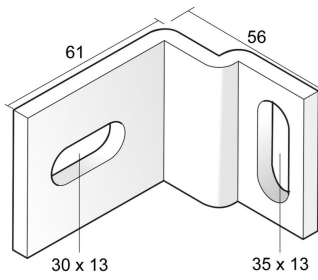

HDKIPE

Mounting piece HDIPE80S

To fix the HDIPE80S profile on the wall.

| Reference | ↕ mm | ↔ mm | → ← mm | ↔ mm | kg/stk |  | Unit |
|---------------|---------|---------|------------|---------|--------|---|------|
| HDKIPE | | | 6 | | 0,240 | 6 | STK |