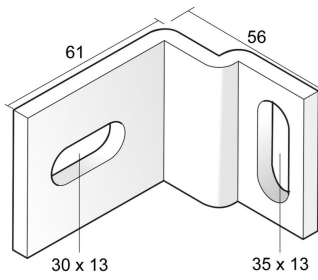

HDKIPE

Mounting piece HDIPE80S

To fix the HDIPE80S profile on the wall.

Reference	↕ mm	↔ mm	→ ← mm	↔ mm	kg/stk	📦	Unit
HDKIPE			6		0,240	6	STK