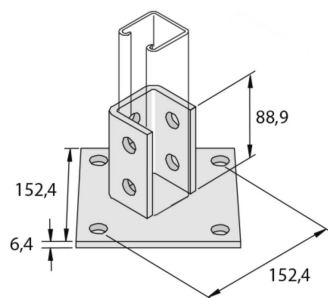

P2072A

Base plate 152 single profile 10D14

Reference	Finish	↕ mm	↔ mm	→||← mm	↔ mm	kg/stk	📦	Unit
P2072A	HD	95	152		152	1,699	10	STK
P2072ADF	DF	95	152		152	1,700	10	STK

Abbreviation:
- HG = Hot-Dip Galvanised

Legend finish
- HD =
- DF = Defender