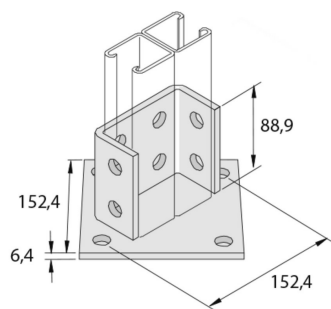

P2073A

Base plate 152 double profile 12D14

Reference	Finish	↕ mm	↔ mm	→||← mm	↔ mm	kg/stk	📦	Unit
P2073A	HD	96	152		152	1,798	10	STK
P2073ADF	DF	95			152	1,798	10	STK

Abbreviation:
- HG = Hot-Dip Galvanised

Legend finish
- HD =
- DF = Defender