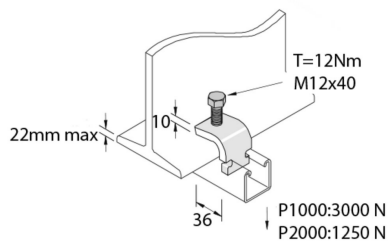

P2489

Universal beam clamp T M12

Reference	Finish	↕ mm	↔ mm	→ ← mm	↔ mm	kg/stk	📦	Unit
P2489	HD		41	10,0	36	0,250	10	STK
P2489DF	DF	51			46	0,240	10	STK

Abbreviation:
- HG = Hot-Dip Galvanised

Legend finish
- HD =
- DF = Defender