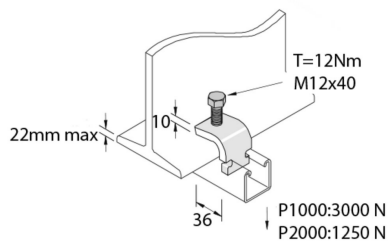

P2489

Universal beam clamp T M12

Reference	Finish	↑ mm	↔ mm	→ ← mm	↔ mm	kg/stk	📦	Unit
P2489	HD		41	10,0	36	0,250	10	STK
P2489DF	DF	51			46	0,240	10	STK

Abbreviation:
- HG = Hot-Dip Galvanised

Legend finish
- HD =
- DF = Defender