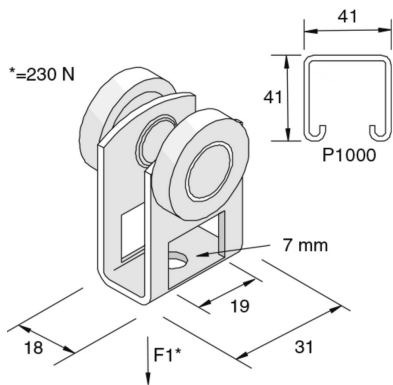

## Channel trolley assembly

Reference	Finish	↕ mm	↔ mm	→  ← mm	↔ mm	kg/stk	📦	Unit
<b>P2749</b>	ZP				31	0,095	1	STK

Abbreviation:  
- ZP = Zinc Plated

**Legend finish**  
- ZP = Zinc plated