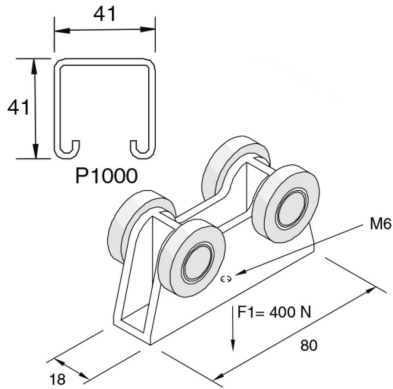

P2750/1

Channel trolley assembly

Reference	↕ mm	↔ mm	→ ← mm	↔ mm	kg/stk	📦	Unit
P2750/1				80	0,221	1	STK

POM (polyacetal)