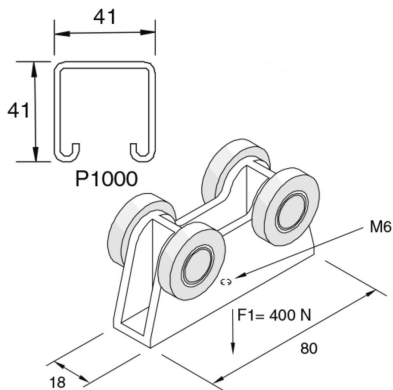

P2750/1

Channel trolley assembly

Reference	↕ mm	↔ mm	→ ← mm	↔ mm	kg/stk	📦	Unit
P2750/1				80	0,221	1	STK

POM (polyacetal)