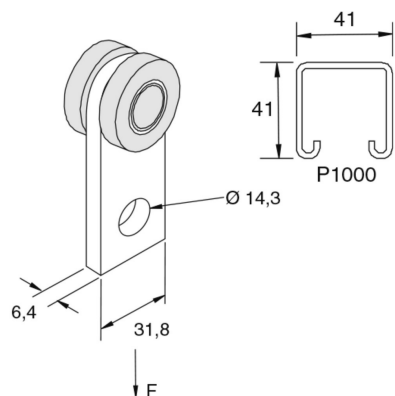

P2949

Channel trolley assembly

Reference	Finish	↕ mm	↔ mm	→||← mm	↔ mm	kg/stk	📦	Unit
P2949	ZP				32	0,208	20	STK

mild steel

Abbreviation:
- ZP = Zinc Plated

Legend finish
- ZP = Zinc plated