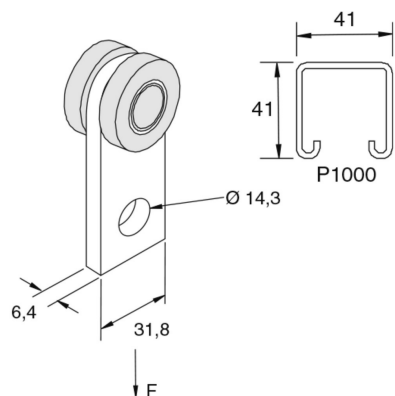

P2949

Channel trolley assembly

| Reference | Finish | ↕ mm | ↔ mm | → ← mm | ↔ mm | kg/stk | 📦 | Unit |
|--------------|--------|---------|---------|------------|---------|--------|----|------|
| P2949 | ZP | | | | 32 | 0,208 | 20 | STK |

mild steel

Abbreviation:
- ZP = Zinc Plated

Legend finish
- ZP = Zinc plated