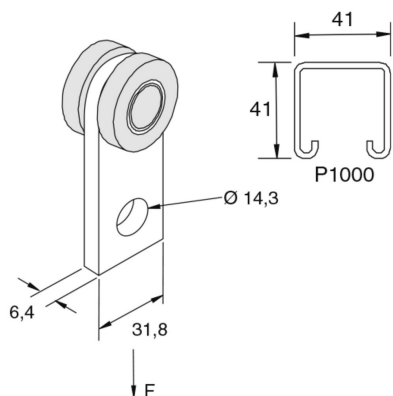

P2949

Channel trolley assembly

Reference	Finish	↕ mm	↔ mm	→ ← mm	↔ mm	kg/stk	📦	Unit
P2949	ZP				32	0,208	20	STK

mild steel

Abbreviation:
- ZP = Zinc Plated

Legend finish
- ZP = Zinc plated