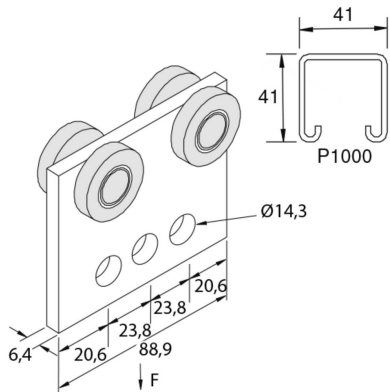

P2950

Channel trolley assembly

Reference	Finish	↕ mm	↔ mm	→||← mm	↔ mm	kg/stk	📦	Unit
P2950	ZP				89	0,499	10	STK

Abbreviation:
- ZP = Zinc Plated

Legend finish
- ZP = Zinc plated