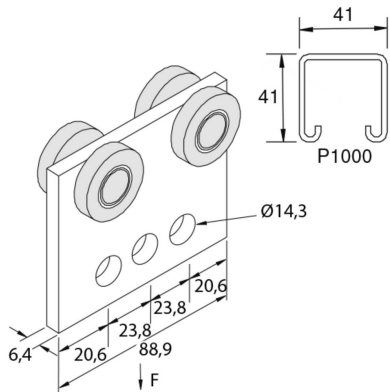

## Channel trolley assembly

Reference	Finish	↕ mm	↔ mm	→  ← mm	↔ mm	kg/stk	📦	Unit
<b>P2950</b>	ZP				89	0,499	10	STK

Abbreviation:  
- ZP = Zinc Plated

**Legend finish**  
- ZP = Zinc plated