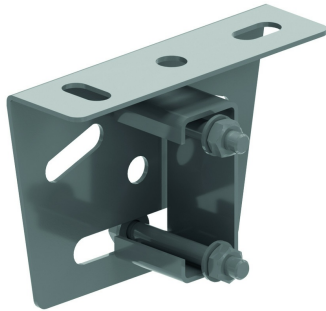

## Adjustable head plate single

Reference	↕ mm	↔ mm	→  ← mm	↔ mm	kg/stk	📦	Unit
<b>SKPE41</b>	92	40		135	0,370	12	STK

To be used in combination with P1000TTT.