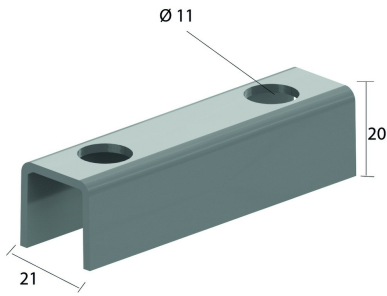

I4VOMEGA

Joining piece

Reference	↕ mm	↔ mm	→ ← mm	↔ mm	kg/stk		Unit
I4VOMEGA					0,060	10	STK

For wall mounting 1 piece.
For double mounting 2 pieces, back to back.

Pickled and passivated.