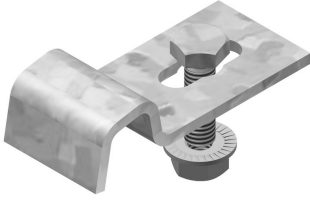

I6KLLBK

Bracket clamp for I6KLL

For fixing the cable ladder on the wall bracket.
Number: 2 per bracket

Reference	↑ mm	↔ mm	→ ← mm	↔ mm	kg/stk	📦	Unit
I6KLLBK25	13	25			0,040	20	STK
I6KLLBK40	13	40			0,098	20	STK

I6KLLBK25 included: Bolt I6B6.20 and nuts I6RM6.
I6KLLBK40 included: Bolt I6B8.20 and sliding nuts PNP08SS.

I6KLLBK25 for cantilevers
I6KLLBK40 for 41 profiles

Pickled and passivated.