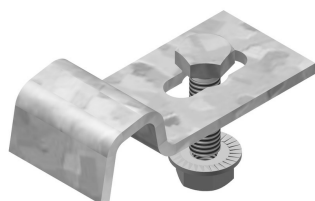

## Bracket clamp for I6KLL

For fixing the cable ladder on the wall bracket.  
Number: 2 per bracket

Reference	↑ mm	↔ mm	→  ← mm	↔ mm	kg/stk	📦	Unit
<b>I6KLLBK25</b>	13	25			0,040	20	STK
<b>I6KLLBK40</b>	13	40			0,098	20	STK

I6KLLBK25 included: Bolt I6B6.20 and nuts I6RM6.  
I6KLLBK40 included: Bolt I6B8.20 and sliding nuts PNP08SS.

I6KLLBK25 for cantilevers  
I6KLLBK40 for 41 profiles

Pickled and passivated.