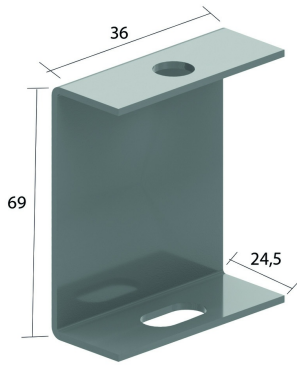

I6PB
Ceiling bracket

Reference	↕ mm	↔ mm	→||← mm	↔ mm	kg/stk		Unit
I6PB	70				0,100	20	STK

Pickled and passivated.