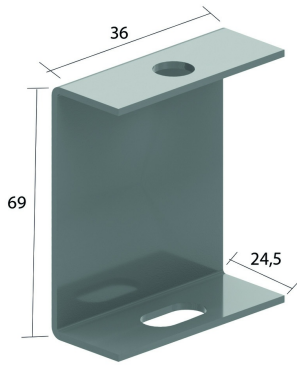

**I6PB**  
Ceiling bracket

Reference	↕ mm	↔ mm	→  ← mm	↔ mm	kg/stk	📦	Unit
<b>I6PB</b>	70				0,100	20	STK

Pickled and passivated.