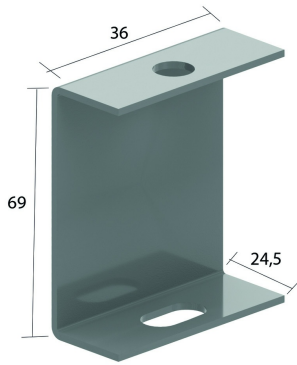

I6PB
Ceiling bracket

Reference	↕ mm	↔ mm	→ ← mm	↔ mm	kg/stk	📦	Unit
I6PB	70				0,100	20	STK

Pickled and passivated.