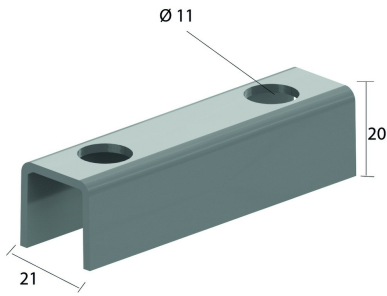

I6VOMEGA

Joining piece

Reference	↕ mm	↔ mm	→ ← mm	↔ mm	kg/stk	📦	Unit
I6VOMEGA					0,060	10	STK

For wall mounting 1 piece.
For double mounting 2 pieces, back to back.

Pickled and passivated.