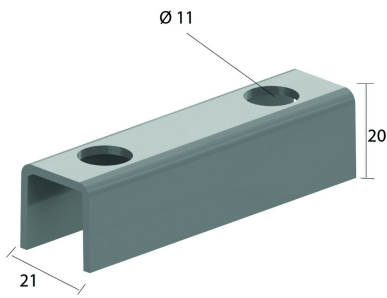

I6VOMEGA

Joining piece

Reference	↕ mm	↔ mm	→||← mm	↔ mm	kg/stk		Unit
I6VOMEGA					0,060	10	STK

For wall mounting 1 piece.
For double mounting 2 pieces, back to back.

Pickled and passivated.