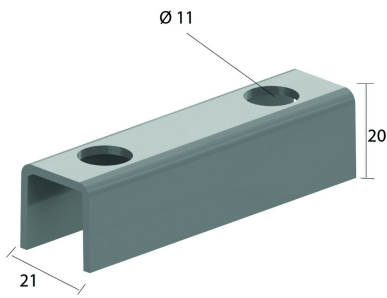

I6VOMEGA

Joining piece

| Reference | ↕ mm | ↔ mm | → ← mm | ↔ mm | kg/stk |  | Unit |
|-----------------|---------|---------|------------|---------|--------|---|------|
| I6VOMEGA | | | | | 0,060 | 10 | STK |

For wall mounting 1 piece.
For double mounting 2 pieces, back to back.

Pickled and passivated.