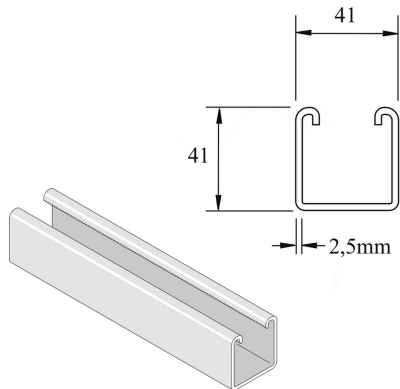

P1000SPP

Assembly profile

Reference	↕ mm	↔ mm	→||← mm	↔ mm	kg/m	📦	Unit
P1000SPP	41	41	2,5	6000	2,803	300	M
P1000SPPX3000	41	41	2,5	3000	2,803	150	M

Pickled and passivated. Stainless steel 316.