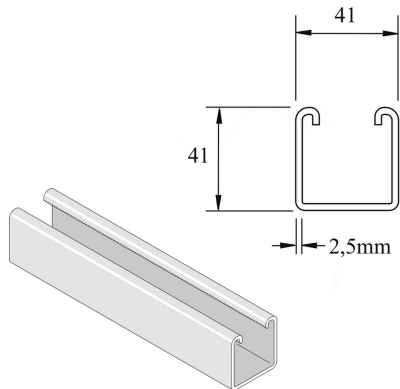

P1000SPP

Assembly profile

Reference	↕ mm	↔ mm	→ ← mm	↔ mm	kg/m	📦	Unit
P1000SPP	41	41	2,5	6000	2,803	300	M
P1000SPPX3000	41	41	2,5	3000	2,803	150	M

Pickled and passivated. Stainless steel 316.