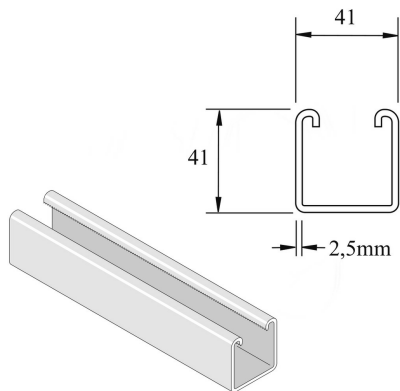

### Assembly profile

Reference	↕ mm	↔ mm	→  ← mm	↔ mm	kg/m	📦	Unit
<b>P1000SPP</b>	41	41	2,5	6000	2,803	300	M
<b>P1000SPPX3000</b>	41	41	2,5	3000	2,803	150	M

Pickled and passivated. Stainless steel 316.