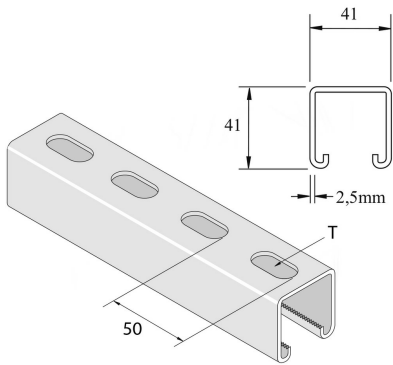

P1000TSP

Assembly profile

Reference	↕ mm	↔ mm	→ ← mm	↔ mm	kg/m	📦	Unit
P1000TSP	41	41	2,5	6000	2,657	300	M
P1000TSPX3000	41	41	2,5	3000	2,657	150	M

Pickled and passivated. Stainless steel 316.