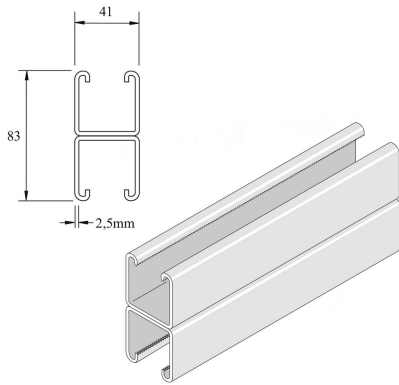

## P1001SPP Assembly profile

Reference	↑ mm	↔ mm	→  ← mm	↔ mm	kg/m	📦	Unit
<b>P1001SPP</b>	82	41	2,5	6000	5,616	6	M
<b>P1001SPPX3000</b>	82	41	2,5	3000	5,616	3	M

Pickled and passivated. Stainless steel 316.