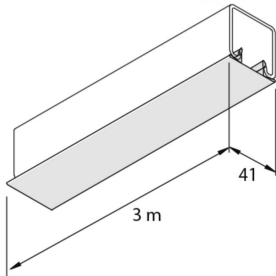

## Cover assembly profile

Reference	↕ mm	↔ mm	→  ← mm	↔ mm	kg/m	📦	Unit
<b>P1184SPP</b>		41		3000	0,364	3	M

**Abbreviation:**

- SPP = stainless steel, pickled and passivated