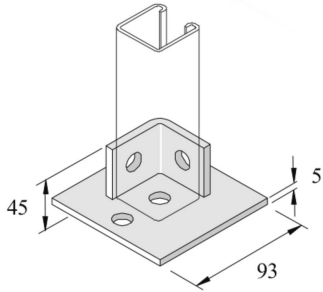

P2072-S1SPP

Assembly accessory

Reference	↕ mm	↔ mm	→ ← mm	↔ mm	kg/stk	📦	Unit
P2072S1SPP	45	93		93	0,473	10	STK

Pickled and passivated.