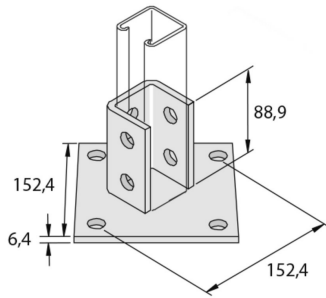

P2072ASPP

Base plate 152 single profile 10D14

Reference	↕ mm	↔ mm	→ ← mm	↔ mm	kg/stk	📦	Unit
P2072ASPP	95	152		152	1,701	10	STK

Pickled and passivated.