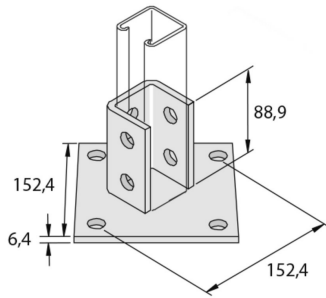

P2072ASPP

Base plate 152 single profile 10D14

Reference	↕ mm	↔ mm	→||← mm	↔ mm	kg/stk	📦	Unit
P2072ASPP	95	152		152	1,701	1	STK

Pickled and passivated.