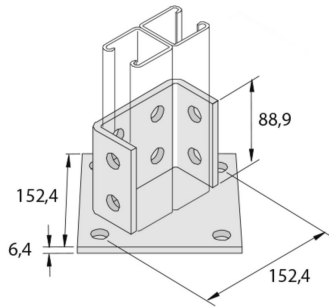

P2073ASPP
Base plate 152 double profile 12D14

Reference	↕ mm	↔ mm	→ ← mm	↔ mm	kg/stk	📦	Unit
P2073ASPP	95	152		152	1,801	1	STK

Pickled and passivated.