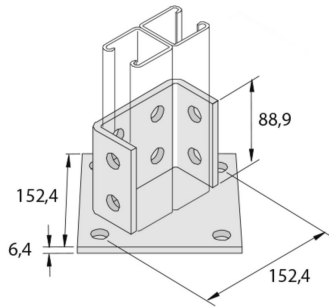

P2073ASPP

Base plate 152 double profile 12D14

Reference	↕ mm	↔ mm	→ ← mm	↔ mm	kg/stk	📦	Unit
P2073ASPP	95	152		152	1,801	1	STK

Pickled and passivated.