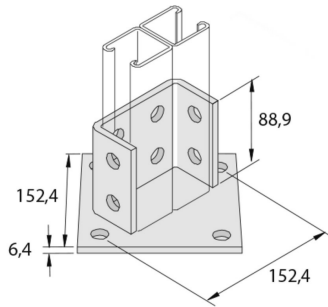

P2073ASPP

Base plate 152 double profile 12D14

Reference	↕ mm	↔ mm	→ ← mm	↔ mm	kg/stk	📦	Unit
P2073ASPP	95	152		152	1,801	1	STK

Pickled and passivated.