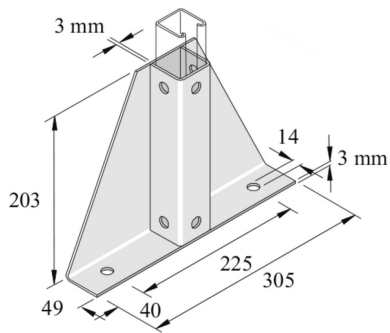

## Assembly accessory

Reference	↕ mm	↔ mm	→  ← mm	↔ mm	kg/stk	📦	Unit
<b>P2348S1SPP</b>	203	49		305	1,915	1	STK

Pickled and passivated.