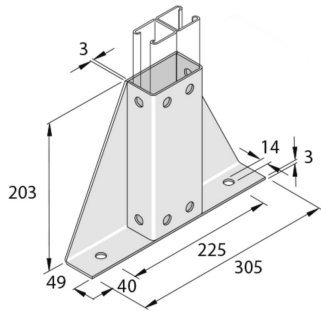

P2348S2SPP

Assembly accessory

Reference	↕ mm	↔ mm	→ ← mm	↔ mm	kg/stk	📦	Unit
P2348S2SPP	203	49		305	2,104	1	STK

Pickled and passivated.