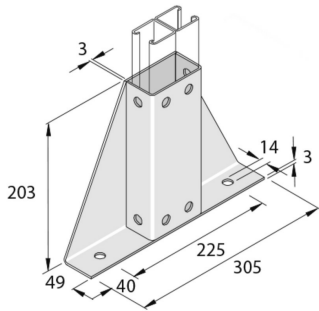

P2348S2SPP

Assembly accessory

Reference	↕ mm	↔ mm	→ ← mm	↔ mm	kg/stk	📦	Unit
P2348S2SPP	203	49		305	2,104	1	STK

Pickled and passivated.