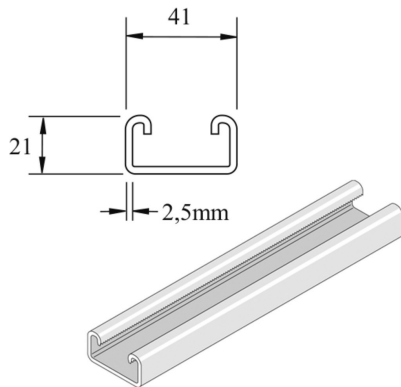

P3300SPP

Assembly profile

Reference	↕ mm	↔ mm	→||← mm	↔ mm	kg/m	📦	Unit
P3300SPP	21	41	2,5	6000	1,859	300	M
P3300SPPX3000	21	41	2,5	3000	1,859	3	M

Pickled and passivated. Stainless steel 316.