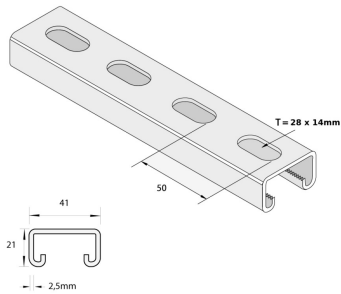

P3300TSP

Assembly profile

Reference	↕ mm	↔ mm	→ ← mm	↔ mm	kg/m	📦	Unit
P3300TSP	21	41	2,5	6000	1,762	6	M

Pickled and passivated. Stainless steel 316.